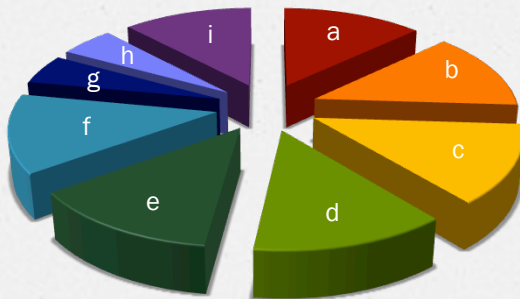

Amy Zehnder, Ph.D., PCC

amy@insideoutdiscovery.com

(719) 210-5275

Intellectual Capital

- a. Organizational Development Consultant
- b. Organizational Psychologist
- c. Human Behaviorist
- d. Certified Executive Coach
- e. Leadership Development Expert
- f. Master Facilitator
- g. Author (Coaching for Commitment, Ed. 3)
- h. International Speaker
- i. Learning & Development Manager