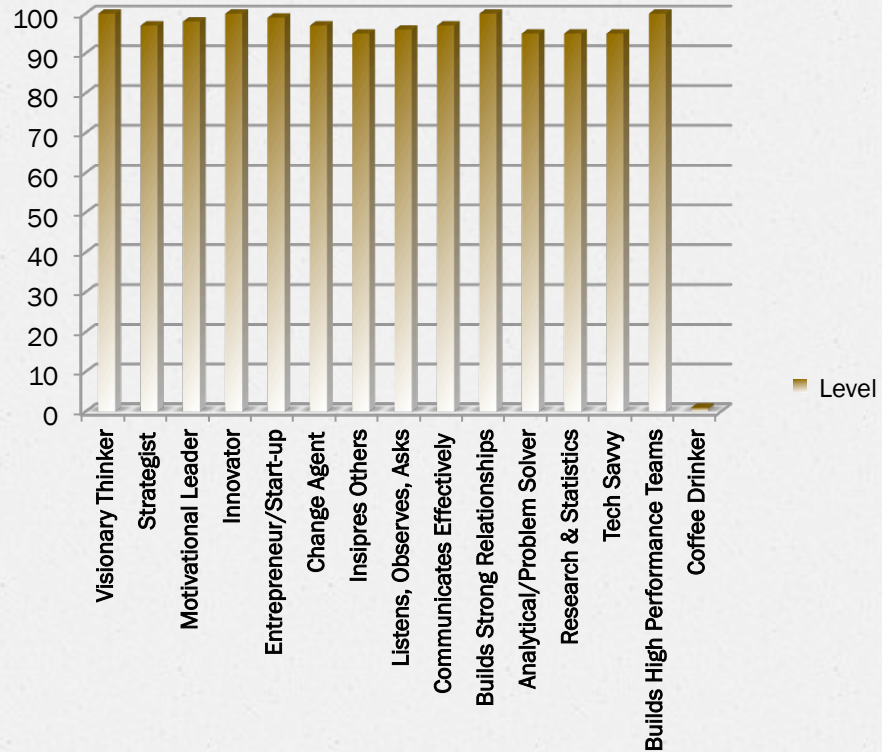

Competencies