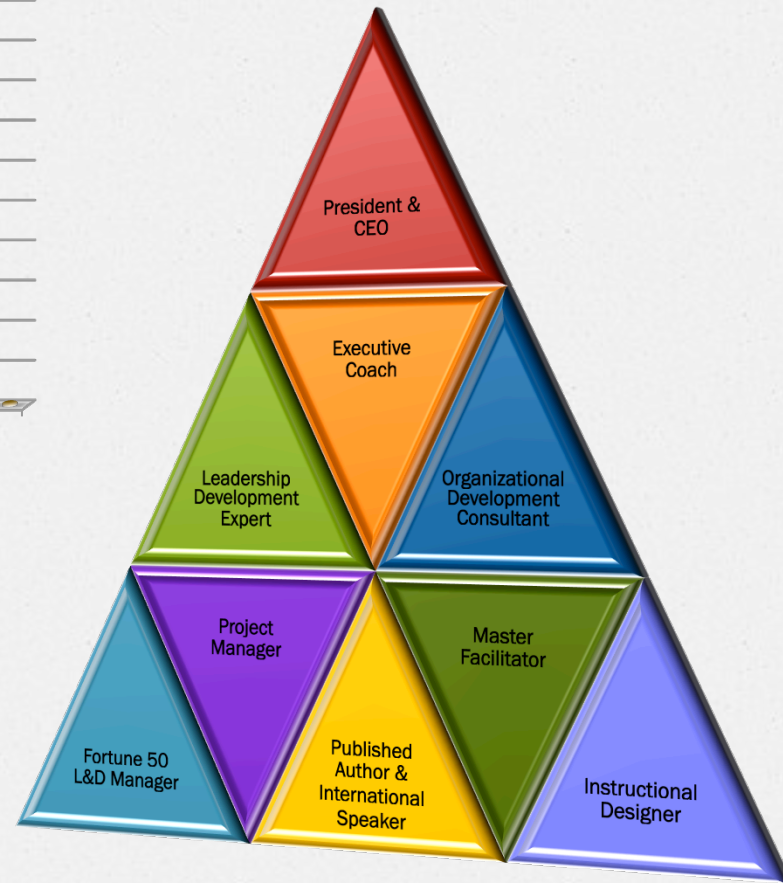

Cindy Coe

cindy@insideoutdiscovery.com

(719) 761-5226

Competencies

Intellectual Capital

- 2002-Present
InsideOut
Discovery, Inc.
(IOD)
- Since 1999
IOD, Wells
Fargo (WF)
- Since 2001
ICF, Corporate
Coach U
International
- Since 1999
IOD, Wells
Fargo
- 1999-2003
Wells Fargo
- Since 1988
IOD, WF, DMW,
MET, FRC, HMH
- Since 2003
Coaching for
Commitment
(Wiley, 2007)
- Since 1991
IOD, WF, PPI,
ISD's, MET, FRC
- Since 1992
IOD, WF, DMW,
PPI, ISD's, MET