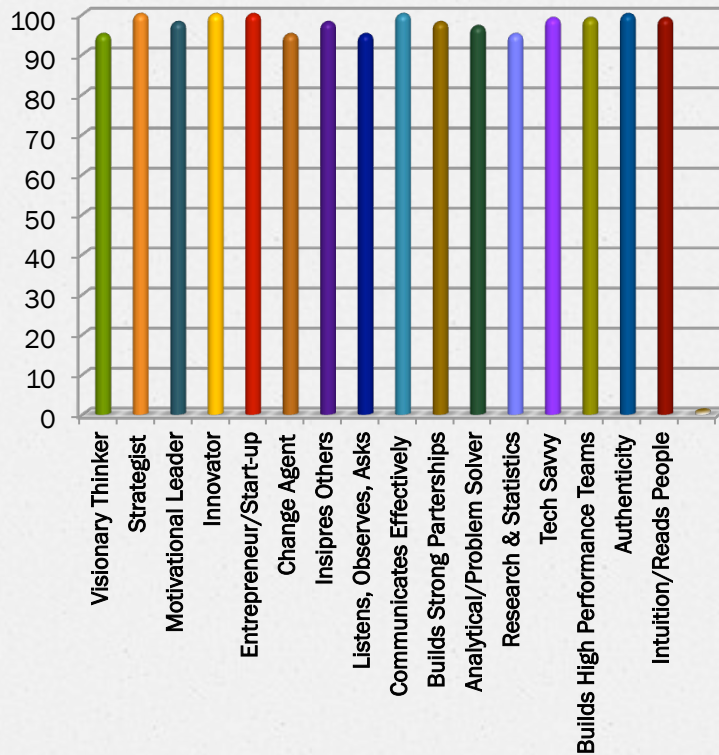

Cindy Coe

cindy@insideoutdiscovery.com

(719) 761-5226

Competencies

Intellectual Capital

- 2002-Present
InsideOut
Discovery, Inc.
(IOD)
- Since 1999
IOD, Wells
Fargo (WF)
- Since 2001
ICF, Corporate
Coach U
International
- Since 1999
IOD, Wells
Fargo
- 1999-2003
Wells Fargo
- Since 1988
IOD, WF, DMW,
MET, FRC, HMH
- Since 2003
Coaching for
Commitment
(Wiley, 2007)
- Since 1991
IOD, WF, PPI,
ISD's, MET, FRC
- Since 1992
IOD, WF, DMW,
PPI, ISD's, MET